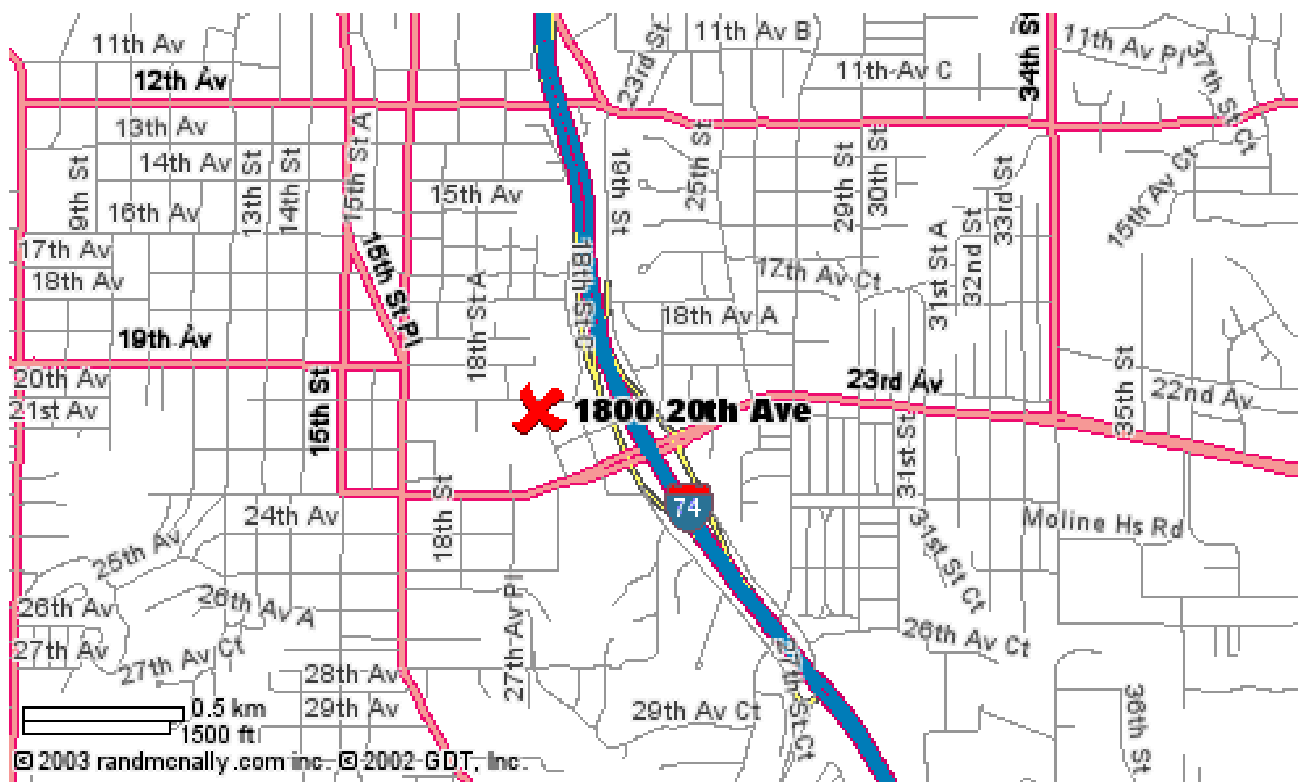

WHARTON FIELD HOUSE
Browning Field
1800 20TH Avenue

I74 to Moline

Exit onto the Avenue of the Cities

Go West 3 blocks to

Browning Field/Wharton Fieldhouse

Enter parking lot and then proceed to the front entrance.